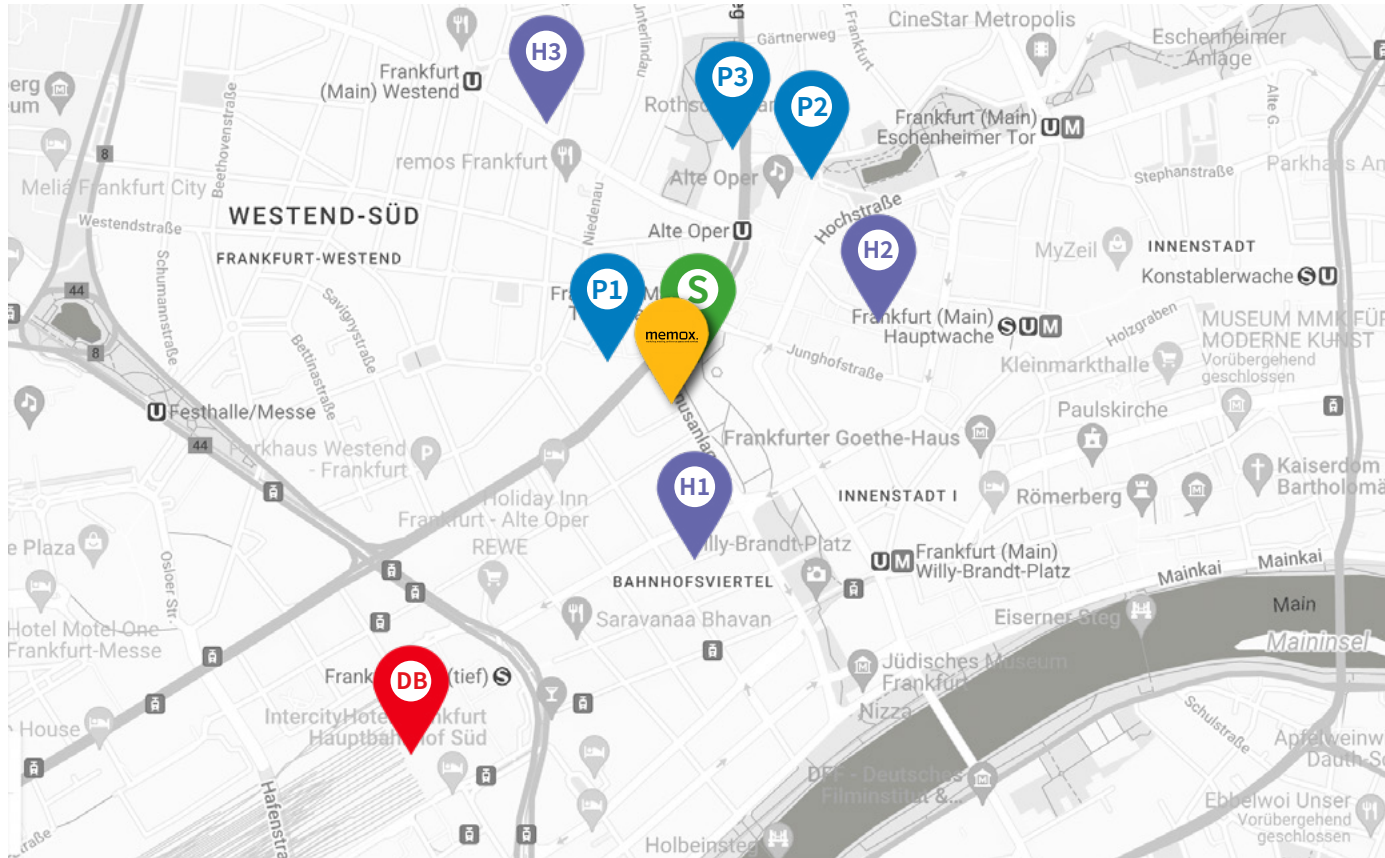

Location and surroundings

Taunusanlage 9-10, 60329 Frankfurt am Main

Public transportation

- DB** 850m to Frankfurt main train station
- S** 50m to the ‚Taunusanlage‘ S-Bahn station

Parking possibilities

- P1** 260m to ‚Trianon‘ parking
- P2** 450m to ‚Alte Oper‘ parking
- P3** 500m to ‚Opernturm APCOA‘ parking

Partnerhotels

- H1** 450m to the ‚LUME Boutique Hotel‘
- H2** 550m to the ‚Ruby Louise Hotel & Bar‘
- H3** 750m to the ‚The Flag West M. Hotel‘

Discover Frankfurt

Google Maps

In the heart of the banking district, our venue is centrally located. Just five minutes from the Frankfurt main train station and with the S-Bahn station right outside the door, we are perfectly accessible by public transportation.